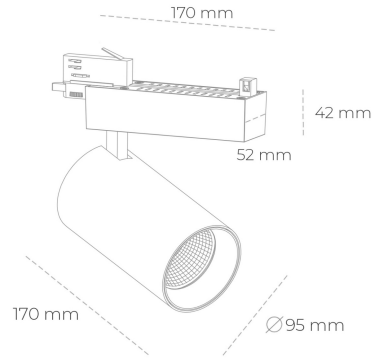

SPOTLIGHT SNIPER N 825 10W 30° BLACK BREAD ON/OFF

LED	COB
Light colour	2500 [K] BREAD
CRI	80
Led chip flux	1195 [lm]
Luminous flux	956 [lm]
System power	10 [W]
Luminaire Efficiency	[lm/W]
Beam angle	30°
Controller	ON/OFF
MacAdam	3 SDCM

Spotlight LED

Track mounted LED spotlight. Aluminium housing. Ceiling base installation possible. Available in white, black and grey. Any RAL palette colour available on enquiry. Reflector beams available: 15° 30° and 45° . Maximum power is 30W

LUMINAIRE

Weight	1,33 [kg]
Protection rating IP , IK , class	IP 20, IK 3,
Luminaire colour	WHITE
Cover	Glass
Operating voltage	220-240V 50-60Hz

Note: All data are typical values. Tolerance of measurements +/-10% System features may change with product improvements due to technical advances.

OPTIONS

RAL colours on inquiry, honeycomb louver on inquiry , Casambi on inquiry, DALI on inquiry, Phase-cut dimming on inquiry.

Generated: 17.09.2024

+48 32 388 80 00

www.cora.pl
cora@cora.pl

Street: Ignatza Hakuby 18
41-914 Bytom, Polska