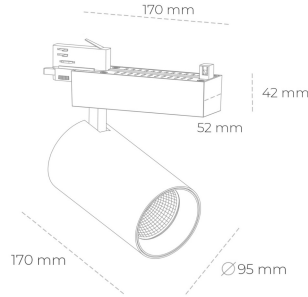

SPOTLIGHT SNIPER N 820 31W 45° BLACK MEAT PINK ON/OFF

Article number: N015-K0002-VE820-H7-N45-ZA03_800-S4-###

LED	COB
Light colour	2000 [K] MEAT PINK
CRI	80
Led chip flux	2495 [lm]
Luminous flux	1996 [lm]
System power	31 [W]
Luminaire Efficiency	64 [lm/W]
Beam angle	45°
Controller	ON/OFF
MacAdam	3 SDCM

Spotlight LED

Track mounted LED spotlight. Aluminium housing. Ceiling base installation possible. Available in white, black and grey. Any RAL palette colour available on enquiry. Reflector beams available: 15° 30° and 45° . Maximum power is 30W

LUMINAIRE

Weight	1.33 [kg]
Protection rating IP , IK , class	IP 20, IK 3,
Luminaire colour	BLACK
Cover	Glass
Operating voltage	220-240V 50-60Hz

Note: All data are typical values. Tolerance of measurements +/-10%
System features may change with product improvements due to technical advances.