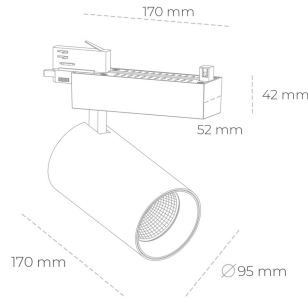

SPOTLIGHT SNIPER N 820 27W 45° BLACK MEAT PINK ON/OFF

Article number: N015-K0002-VE820-H7-N45-ZA02_700-S4-###

LED	COB
Light colour	2000 [K] MEAT PINK
CRI	80
Led chip flux	2349 [lm]
Luminous flux	1879 [lm]
System power	27 [W]
Luminaire Efficiency	70 [lm/W]
Beam angle	45°
Controller	ON/OFF
MacAdam	3 SDCM

Spotlight LED

Track mounted LED spotlight. Aluminium housing. Ceiling base installation possible. Available in white, black and grey. Any RAL palette colour available on enquiry. Reflector beams available: 15° 30° and 45° . Maximum power is 30W

LUMINAIRE

Weight	1.33 [kg]
Protection rating IP , IK , class	IP 20, IK 3,
Luminaire colour	BLACK
Cover	Glass
Operating voltage	220-240V 50-60Hz

Note: All data are typical values. Tolerance of measurements +/-10%
System features may change with product improvements due to technical advances.