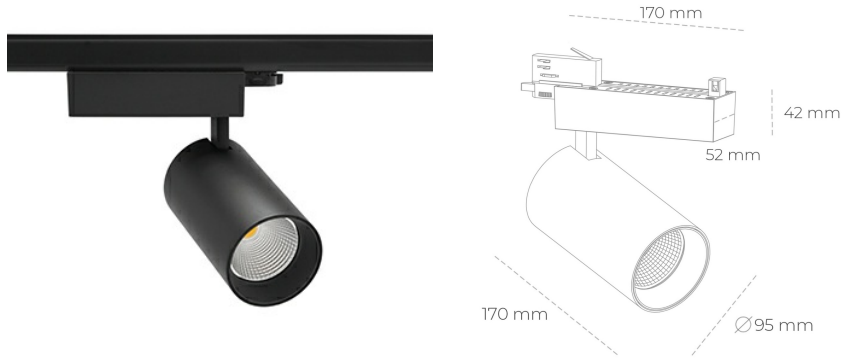

SPOTLIGHT SNIPER N 820 23W 45° BLACK MEAT PINK ON/OFF

LED	COB
Light colour	2000 [K] MEAT PINK
CRI	80
Led chip flux	2013 [lm]
Luminous flux	1610 [lm]
System power	23 [W]
Luminaire Efficiency	70 [lm/W]
Beam angle	45°
Controller	ON/OFF
MacAdam	3 SDCM

Spotlight LED

Track mounted LED spotlight. Aluminium housing. Ceiling base installation possible. Available in white, black and grey. Any RAL palette colour available on enquiry. Reflector beams available: 15° 30° and 45°. Maximum power is 30W

LUMINAIRE

Weight	1,33 [kg]
Protection rating IP , IK , class	IP 20, IK 3,
Luminaire colour	BLACK
Cover	Glass
Operating voltage	220-240V 50-60Hz

Note: All data are typical values. Tolerance of measurements +/-10% System features may change with product improvements due to technical advances.

OPTIONS

RAL colours on inquiry, honeycomb louver on inquiry , Casambi on inquiry, DALI on inquiry, Phase-cut dimming on inquiry.

Generated: 21.06.2024

+48 32 388 80 00

www.cora.pl
cora@cora.pl

Street: Ignatza Hakuby 18
41-914 Bytom, Polska