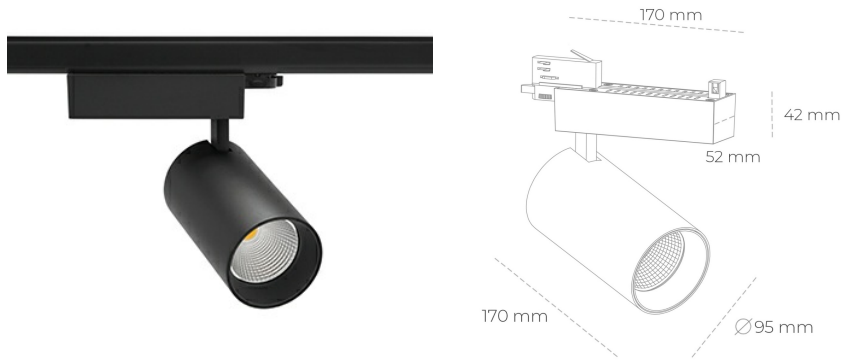

## SPOTLIGHT SNIPER N 820 14W 45° BLACK MEAT PINK ON/OFF

Article number: N015-K0002-VE820-H7-N45-ZA01\_350-S4-###

LED	COB
Light colour	2000 [K] MEAT PINK
CRI	80
Led chip flux	1253 [lm]
Luminous flux	1002 [lm]
System power	14 [W]
Luminaire Efficiency	72 [lm/W]
Beam angle	45°
Controller	ON/OFF
MacAdam	3 SDCM

### Spotlight LED

Track mounted LED spotlight. Aluminium housing. Ceiling base installation possible. Available in white, black and grey. Any RAL palette colour available on enquiry. Reflector beams available: 15° 30° and 45°. Maximum power is 30W

### LUMINAIRE

Weight	1,33 [kg]
Protection rating IP , IK , class	IP 20, IK 3,
Luminaire colour	BLACK
Cover	Glass
Operating voltage	220-240V 50-60Hz

Note: All data are typical values. Tolerance of measurements +/-10% System features may change with product improvements due to technical advances.