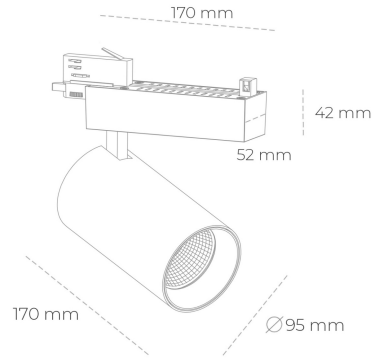

SPOTLIGHT SNIPER N 820 31W 30° BLACK MEAT PINK ON/OFF

LED	COB
Light colour	2000 [K] MEAT PINK
CRI	80
Led chip flux	2495 [lm]
Luminous flux	1996 [lm]
System power	31 [W]
Luminaire Efficiency	64 [lm/W]
Beam angle	30°
Controller	ON/OFF
MacAdam	3 SDCM

Spotlight LED

Track mounted LED spotlight. Aluminium housing. Ceiling base installation possible. Available in white, black and grey. Any RAL palette colour available on enquiry. Reflector beams available: 15° 30° and 45°. Maximum power is 30W

LUMINAIRE

Weight	1,33 [kg]
Protection rating IP , IK , class	IP 20, IK 3,
Luminaire colour	BLACK
Cover	Glass
Operating voltage	220-240V 50-60Hz

Note: All data are typical values. Tolerance of measurements +/-10% System features may change with product improvements due to technical advances.

OPTIONS

RAL colours on inquiry, honeycomb louver on inquiry , Casambi on inquiry, DALI on inquiry, Phase-cut dimming on inquiry.

Generated: 23.06.2024

+48 32 388 80 00

www.cora.pl
cora@cora.pl

Street: Ignatza Hakuby 18
41-914 Bytom, Polska