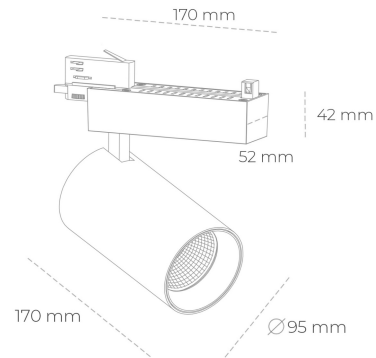

## SPOTLIGHT SNIPER N 820 23W 30° BLACK MEAT PINK ON/OFF

Article number: N015-K0002-VE820-H7-N30-ZA02\_600-S4-###

LED	COB
Light colour	2000 [K] MEAT PINK
CRI	80
Led chip flux	2013 [lm]
Luminous flux	1610 [lm]
System power	23 [W]
Luminaire Efficiency	70 [lm/W]
Beam angle	30°
Controller	ON/OFF
MacAdam	3 SDCM

### Spotlight LED

Track mounted LED spotlight. Aluminium housing. Ceiling base installation possible. Available in white, black and grey. Any RAL palette colour available on enquiry. Reflector beams available: 15° 30° and 45°. Maximum power is 30W

### LUMINAIRE

Weight	1,33 [kg]
Protection rating IP , IK , class	IP 20, IK 3,
Luminaire colour	BLACK
Cover	Glass
Operating voltage	220-240V 50-60Hz

Note: All data are typical values. Tolerance of measurements +/-10% System features may change with product improvements due to technical advances.