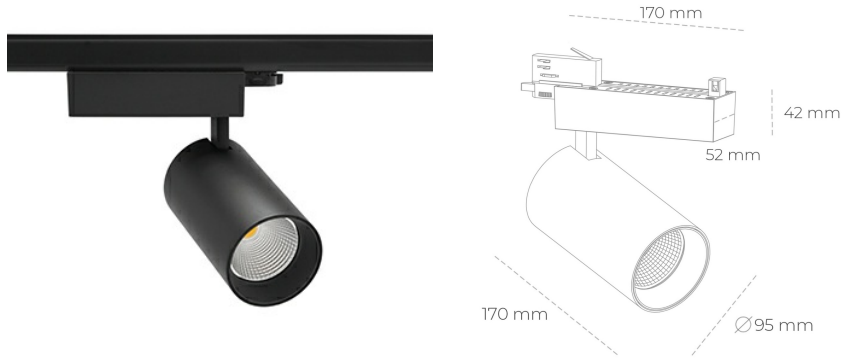

SPOTLIGHT SNIPER N 820 19W 30° BLACK MEAT PINK ON/OFF

LED	COB
Light colour	2000 [K] MEAT PINK
CRI	80
Led chip flux	1741 [lm]
Luminous flux	1392 [lm]
System power	19 [W]
Luminaire Efficiency	73 [lm/W]
Beam angle	30°
Controller	ON/OFF
MacAdam	3 SDCM

Spotlight LED

Track mounted LED spotlight. Aluminium housing. Ceiling base installation possible. Available in white, black and grey. Any RAL palette colour available on enquiry. Reflector beams available: 15° 30° and 45°. Maximum power is 30W

LUMINAIRE

Weight	1,33 [kg]
Protection rating IP , IK , class	IP 20, IK 3,
Luminaire colour	BLACK
Cover	Glass
Operating voltage	220-240V 50-60Hz

Note: All data are typical values. Tolerance of measurements +/-10% System features may change with product improvements due to technical advances.

OPTIONS

RAL colours on inquiry, honeycomb louver on inquiry , Casambi on inquiry, DALI on inquiry, Phase-cut dimming on inquiry.

Generated: 21.06.2024

+48 32 388 80 00

www.cora.pl
cora@cora.pl

Street: Ignatza Hakuby 18
41-914 Bytom, Polska