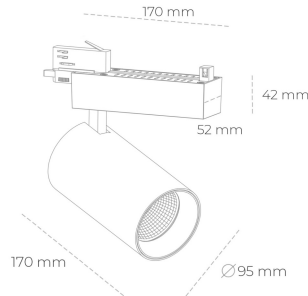

SPOTLIGHT SNIPER N 820 14W 30° BLACK MEAT PINK ON/OFF

Article number: N015-K0002-VE820-H7-N30-ZA01_350-S4-###

LED	COB
Light colour	2000 [K] MEAT PINK
CRI	80
Led chip flux	1253 [lm]
Luminous flux	1002 [lm]
System power	14 [W]
Luminaire Efficiency	72 [lm/W]
Beam angle	30°
Controller	ON/OFF
MacAdam	3 SDCM

Spotlight LED

Track mounted LED spotlight. Aluminium housing. Ceiling base installation possible. Available in white, black and grey. Any RAL palette colour available on enquiry. Reflector beams available: 15° 30° and 45° . Maximum power is 30W

LUMINAIRE

Weight	1.33 [kg]
Protection rating IP , IK , class	IP 20, IK 3,
Luminaire colour	BLACK
Cover	Glass
Operating voltage	220-240V 50-60Hz

Note: All data are typical values. Tolerance of measurements +/-10%
System features may change with product improvements due to technical advances.