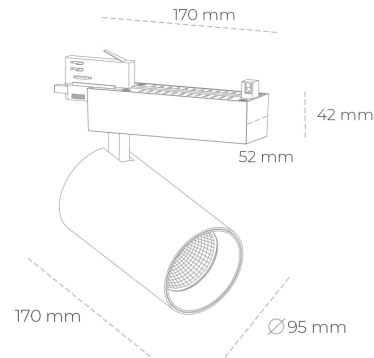

## SPOTLIGHT SNIPER N 820 14W 30° BLACK MEAT PINK ON/OFF

Article number: N015-K0002-VE820-H7-N30-ZA01\_350-S4-###

LED	COB
Light colour	2000 [K] MEAT PINK
CRI	80
Led chip flux	1253 [lm]
Luminous flux	1002 [lm]
System power	14 [W]
Luminaire Efficiency	72 [lm/W]
Beam angle	30°
Controller	ON/OFF
MacAdam	3 SDCM

### Spotlight LED

Track mounted LED spotlight. Aluminium housing. Ceiling base installation possible. Available in white, black and grey. Any RAL palette colour available on enquiry. Reflector beams available: 15° 30° and 45° . Maximum power is 30W

### LUMINAIRE

Weight	1,33 [kg]
Protection rating IP , IK , class	IP 20, IK 3,
Luminaire colour	BLACK
Cover	Glass
Operating voltage	220-240V 50-60Hz

Note: All data are typical values. Tolerance of measurements +/-10% System features may change with product improvements due to technical advances.