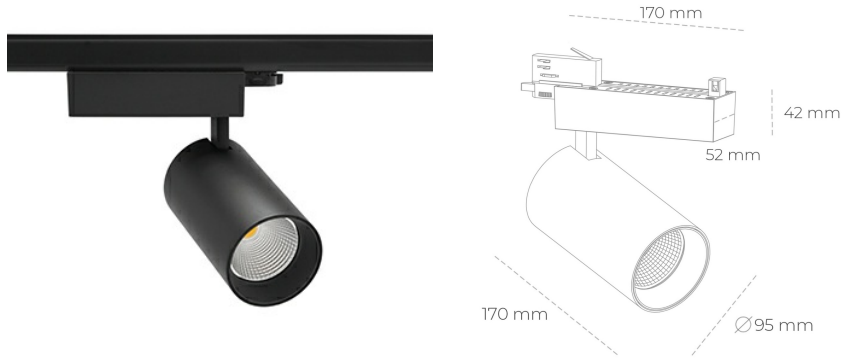

SPOTLIGHT SNIPER N 820 10W 30° BLACK MEAT PINK ON/OFF

LED	COB
Light colour	2000 [K] MEAT PINK
CRI	80
Led chip flux	895 [lm]
Luminous flux	716 [lm]
System power	10 [W]
Luminaire Efficiency	72 [lm/W]
Beam angle	30°
Controller	ON/OFF
MacAdam	3 SDCM

Spotlight LED

Track mounted LED spotlight. Aluminium housing. Ceiling base installation possible. Available in white, black and grey. Any RAL palette colour available on enquiry. Reflector beams available: 15° 30° and 45° . Maximum power is 30W

LUMINAIRE

Weight	1,33 [kg]
Protection rating IP , IK , class	IP 20, IK 3,
Luminaire colour	BLACK
Cover	Glass
Operating voltage	220-240V 50-60Hz

Note: All data are typical values. Tolerance of measurements +/-10% System features may change with product improvements due to technical advances.

OPTIONS

RAL colours on inquiry, honeycomb louver on inquiry , Casambi on inquiry, DALI on inquiry, Phase-cut dimming on inquiry.

Generated: 16.07.2024

+48 32 388 80 00

www.cora.pl
cora@cora.pl

Street: Ignatza Hakuby 18
41-914 Bytom, Polska