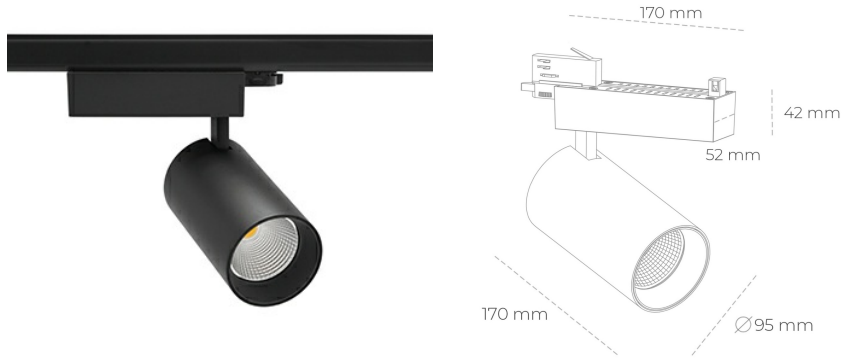

SPOTLIGHT SNIPER N 820 25W 15° BLACK MEAT PINK ON/OFF

LED	COB
Light colour	2000 [K] MEAT PINK
CRI	80
Led chip flux	2181 [lm]
Luminous flux	1744 [lm]
System power	25 [W]
Luminaire Efficiency	70 [lm/W]
Beam angle	15°
Controller	ON/OFF
MacAdam	3 SDCM

Spotlight LED

Track mounted LED spotlight. Aluminium housing. Ceiling base installation possible. Available in white, black and grey. Any RAL palette colour available on enquiry. Reflector beams available: 15° 30° and 45°. Maximum power is 30W

LUMINAIRE

Weight	1,33 [kg]
Protection rating IP , IK , class	IP 20, IK 3,
Luminaire colour	BLACK
Cover	Glass
Operating voltage	220-240V 50-60Hz

Note: All data are typical values. Tolerance of measurements +/-10% System features may change with product improvements due to technical advances.

OPTIONS

RAL colours on inquiry, honeycomb louver on inquiry , Casambi on inquiry, DALI on inquiry, Phase-cut dimming on inquiry.

Generated: 21.06.2024

+48 32 388 80 00

www.cora.pl
cora@cora.pl

Street: Ignatza Hakuby 18
41-914 Bytom, Polska