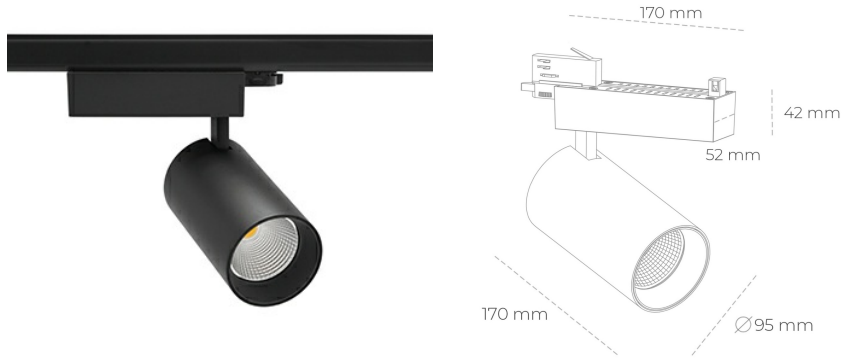

SPOTLIGHT SNIPER N 820 21W 15° BLACK MEAT PINK ON/OFF

LED	COB
Light colour	2000 [K] MEAT PINK
CRI	80
Led chip flux	1845 [lm]
Luminous flux	1476 [lm]
System power	21 [W]
Luminaire Efficiency	70 [lm/W]
Beam angle	15°
Controller	ON/OFF
MacAdam	3 SDCM

Spotlight LED

Track mounted LED spotlight. Aluminium housing. Ceiling base installation possible. Available in white, black and grey. Any RAL palette colour available on enquiry. Reflector beams available: 15° 30° and 45° . Maximum power is 30W

LUMINAIRE

Weight	1,33 [kg]
Protection rating IP , IK , class	IP 20, IK 3,
Luminaire colour	BLACK
Cover	Glass
Operating voltage	220-240V 50-60Hz

Note: All data are typical values. Tolerance of measurements +/-10% System features may change with product improvements due to technical advances.

OPTIONS

RAL colours on inquiry, honeycomb louver on inquiry , Casambi on inquiry, DALI on inquiry, Phase-cut dimming on inquiry.

Generated: 21.06.2024

+48 32 388 80 00

www.cora.pl
cora@cora.pl

Street: Ignatza Hakuby 18
41-914 Bytom, Polska