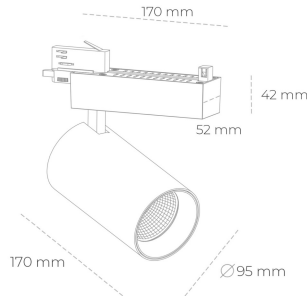

# SPOTLIGHT SNIPER N 820 14W 15° BLACK MEAT PINK ON/OFF

Article number: N015-K0002-VE820-H7-N15-ZA01\_350-S4-###

LED	COB
Light colour	2000 [K] MEAT PINK
CRI	80
Led chip flux	1253 [lm]
Luminous flux	1002 [lm]
System power	14 [W]
Luminaire Efficiency	72 [lm/W]
Beam angle	15°
Controller	ON/OFF
MacAdam	3 SDCM

### Spotlight LED

Track mounted LED spotlight. Aluminium housing. Ceiling base installation possible. Available in white, black and grey. Any RAL palette colour available on enquiry. Reflector beams available: 15° 30° and 45° . Maximum power is 30W

### LUMINAIRE

Weight	1.33 [kg]
Protection rating IP , IK , class	IP 20, IK 3,
Luminaire colour	BLACK
Cover	Glass
Operating voltage	220-240V 50-60Hz

Note: All data are typical values. Tolerance of measurements +/-10%  
System features may change with product improvements due to technical advances.