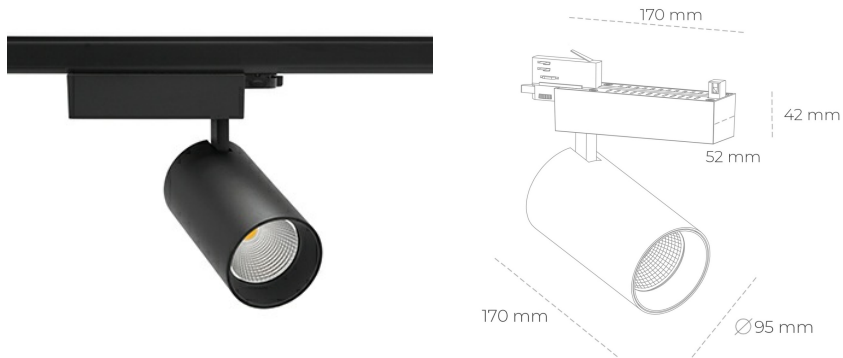

SPOTLIGHT SNIPER N 820 10W 15° BLACK MEAT PINK ON/OFF

Article number: N015-K0002-VE820-H7-N15-ZA01_250-S4-###

LED	COB
Light colour	2000 [K] MEAT PINK
CRI	80
Led chip flux	895 [lm]
Luminous flux	716 [lm]
System power	10 [W]
Luminaire Efficiency	72 [lm/W]
Beam angle	15°
Controller	ON/OFF
MacAdam	3 SDCM

Spotlight LED

Track mounted LED spotlight. Aluminium housing. Ceiling base installation possible. Available in white, black and grey. Any RAL palette colour available on enquiry. Reflector beams available: 15° 30° and 45° . Maximum power is 30W

LUMINAIRE

Weight	1,33 [kg]
Protection rating IP , IK , class	IP 20, IK 3,
Luminaire colour	BLACK
Cover	Glass
Operating voltage	220-240V 50-60Hz

Note: All data are typical values. Tolerance of measurements +/-10% System features may change with product improvements due to technical advances.