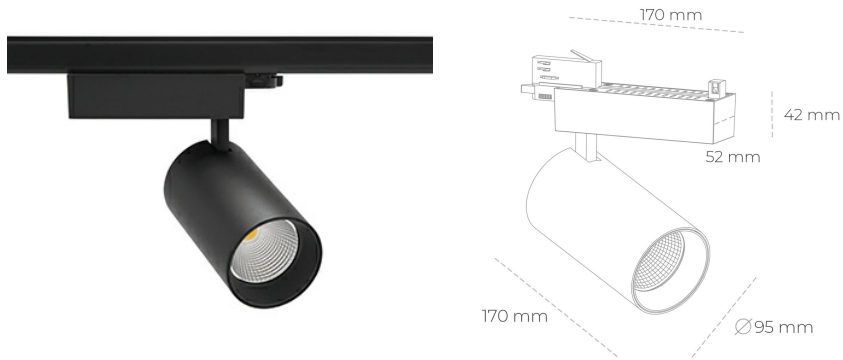

SPOTLIGHT SNIPER N 820 10W 15° BLACK MEAT PINK ON/OFF

Article number: N015-K0002-VE820-H7-N15-ZA01_250-S4-###

LED	COB
Light colour	2000 [K] MEAT PINK
CRI	80
Led chip flux	895 [lm]
Luminous flux	716 [lm]
System power	10 [W]
Luminaire Efficiency	72 [lm/W]
Beam angle	15°
Controller	ON/OFF
MacAdam	3 SDCM

Spotlight LED

Track mounted LED spotlight. Aluminium housing. Ceiling base installation possible. Available in white, black and grey. Any RAL palette colour available on enquiry. Reflector beams available: 15° 30° and 45°. Maximum power is 30W

LUMINAIRE

Weight	1,33 [kg]
Protection rating IP , IK , class	IP 20, IK 3,
Luminaire colour	BLACK
Cover	Glass
Operating voltage	220-240V 50-60Hz

Note: All data are typical values. Tolerance of measurements +/-10% System features may change with product improvements due to technical advances.