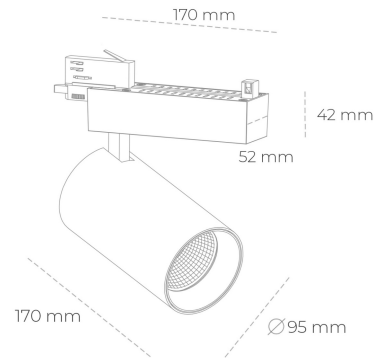

SPOTLIGHT SNIPER N 940 27W 45° BLACK | ON/OFF

Article number: N015-K0002-RF940-H7-N45-ZA02_700-S4-###

LED	COB
Light colour	4000 [K]
CRI	90
Led chip flux	3383 [lm]
Luminous flux	2706 [lm]
System power	27 [W]
Luminaire Efficiency	100 [lm/W]
Beam angle	45°
Controller	ON/OFF
MacAdam	3 SDCM

Spotlight LED

Track mounted LED spotlight. Aluminium housing. Ceiling base installation possible. Available in white, black and grey. Any RAL palette colour available on enquiry. Reflector beams available: 15° 30° and 45°. Maximum power is 30W

LUMINAIRE

Weight	1,33 [kg]
Protection rating IP , IK , class	IP 20, IK 3,
Luminaire colour	BLACK
Cover	Glass
Operating voltage	220-240V 50-60Hz

Note: All data are typical values. Tolerance of measurements +/-10% System features may change with product improvements due to technical advances.