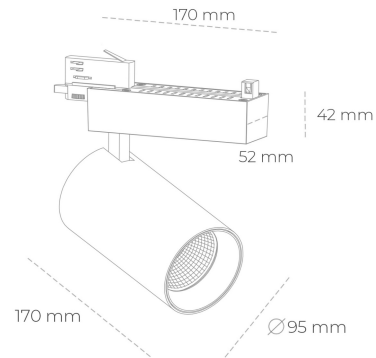

SPOTLIGHT SNIPER N 940 25W 45° BLACK | ON/OFF

Article number: N015-K0002-RF940-H7-N45-ZA02_650-S4-###

LED	COB
Light colour	4000 [K]
CRI	90
Led chip flux	3141 [lm]
Luminous flux	2512 [lm]
System power	25 [W]
Luminaire Efficiency	100 [lm/W]
Beam angle	45°
Controller	ON/OFF
MacAdam	3 SDCM

Spotlight LED

Track mounted LED spotlight. Aluminium housing. Ceiling base installation possible. Available in white, black and grey. Any RAL palette colour available on enquiry. Reflector beams available: 15° 30° and 45°. Maximum power is 30W

LUMINAIRE

Weight	1,33 [kg]
Protection rating IP , IK , class	IP 20, IK 3,
Luminaire colour	BLACK
Cover	Glass
Operating voltage	220-240V 50-60Hz

Note: All data are typical values. Tolerance of measurements +/-10% System features may change with product improvements due to technical advances.