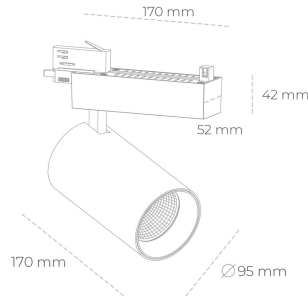

SPOTLIGHT SNIPER N 940 21W 45° BLACK | ON/OFF

Article number: N015-K0002-RF940-H7-N45-ZA02_550-S4-###

LED	COB
Light colour	4000 [K]
CRI	90
Led chip flux	2658 [lm]
Luminous flux	2126 [lm]
System power	21 [W]
Luminaire Efficiency	101 [lm/W]
Beam angle	45°
Controller	ON/OFF
MacAdam	3 SDCM

Spotlight LED

Track mounted LED spotlight. Aluminium housing. Ceiling base installation possible. Available in white, black and grey. Any RAL palette colour available on enquiry. Reflector beams available: 15° 30° and 45° . Maximum power is 30W

LUMINAIRE

Weight	1.33 [kg]
Protection rating IP , IK , class	IP 20, IK 3,
Luminaire colour	BLACK
Cover	Glass
Operating voltage	220-240V 50-60Hz

Note: All data are typical values. Tolerance of measurements +/-10%
System features may change with product improvements due to technical advances.