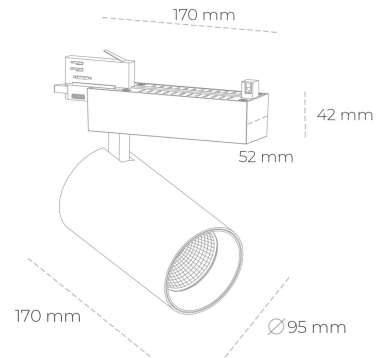

SPOTLIGHT SNIPER N 940 27W 30° BLACK | ON/OFF

LED	COB
Light colour	4000 [K] |
CRI	90
Led chip flux	3383 [lm]
Luminous flux	2706 [lm]
System power	27 [W]
Luminaire Efficiency	100 [lm/W]
Beam angle	30°
Controller	ON/OFF
MacAdam	3 SDCM

Spotlight LED

Track mounted LED spotlight. Aluminium housing. Ceiling base installation possible. Available in white, black and grey. Any RAL palette colour available on enquiry. Reflector beams available: 15° 30° and 45°. Maximum power is 30W

LUMINAIRE

Weight	1,33 [kg]
Protection rating IP , IK , class	IP 20, IK 3,
Luminaire colour	BLACK
Cover	Glass
Operating voltage	220-240V 50-60Hz

Note: All data are typical values. Tolerance of measurements +/-10% System features may change with product improvements due to technical advances.

OPTIONS

RAL colours on inquiry, honeycomb louver on inquiry , Casambi on inquiry, DALI on inquiry, Phase-cut dimming on inquiry.

Generated: 21.06.2024

+48 32 388 80 00

www.cora.pl
cora@cora.pl

Street: Ignatza Hakuby 18
41-914 Bytom, Polska