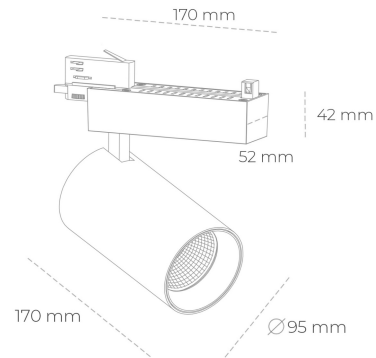

## SPOTLIGHT SNIPER N 940 21W 30° BLACK | ON/OFF

Article number: N015-K0002-RF940-H7-N30-ZA02\_550-S4-###

LED	COB
Light colour	4000 [K]
CRI	90
Led chip flux	2658 [lm]
Luminous flux	2126 [lm]
System power	21 [W]
Luminaire Efficiency	101 [lm/W]
Beam angle	30°
Controller	ON/OFF
MacAdam	3 SDCM

### Spotlight LED

Track mounted LED spotlight. Aluminium housing. Ceiling base installation possible. Available in white, black and grey. Any RAL palette colour available on enquiry. Reflector beams available: 15° 30° and 45°. Maximum power is 30W

### LUMINAIRE

Weight	1,33 [kg]
Protection rating IP , IK , class	IP 20, IK 3,
Luminaire colour	BLACK
Cover	Glass
Operating voltage	220-240V 50-60Hz

Note: All data are typical values. Tolerance of measurements +/-10% System features may change with product improvements due to technical advances.