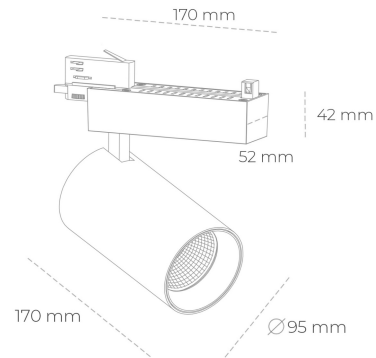

SPOTLIGHT SNIPER N 940 21W 15° BLACK | ON/OFF

Article number: N015-K0002-RF940-H7-N15-ZA02_550-S4-###

LED	COB
Light colour	4000 [K]
CRI	90
Led chip flux	2658 [lm]
Luminous flux	2126 [lm]
System power	21 [W]
Luminaire Efficiency	101 [lm/W]
Beam angle	15°
Controller	ON/OFF
MacAdam	3 SDCM

Spotlight LED

Track mounted LED spotlight. Aluminium housing. Ceiling base installation possible. Available in white, black and grey. Any RAL palette colour available on enquiry. Reflector beams available: 15° 30° and 45° . Maximum power is 30W

LUMINAIRE

Weight	1,33 [kg]
Protection rating IP , IK , class	IP 20, IK 3,
Luminaire colour	BLACK
Cover	Glass
Operating voltage	220-240V 50-60Hz

Note: All data are typical values. Tolerance of measurements +/-10% System features may change with product improvements due to technical advances.