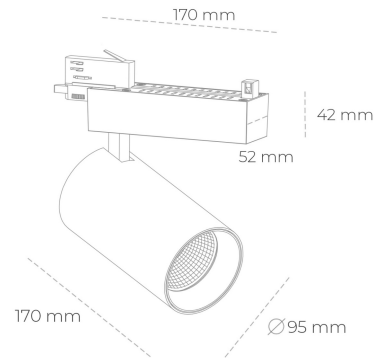

SPOTLIGHT SNIPER N 930 31W 45° BLACK | ON/OFF

Article number: N015-K0002-RF930-H7-N45-ZA03_800-S4-###

LED	COB
Light colour	3000 [K]
CRI	90
Led chip flux	3688 [lm]
Luminous flux	2950 [lm]
System power	31 [W]
Luminaire Efficiency	95 [lm/W]
Beam angle	45°
Controller	ON/OFF
MacAdam	3 SDCM

Spotlight LED

Track mounted LED spotlight. Aluminium housing. Ceiling base installation possible. Available in white, black and grey. Any RAL palette colour available on enquiry. Reflector beams available: 15° 30° and 45°. Maximum power is 30W

LUMINAIRE

Weight	1,33 [kg]
Protection rating IP , IK , class	IP 20, IK 3,
Luminaire colour	BLACK
Cover	Glass
Operating voltage	220-240V 50-60Hz

Note: All data are typical values. Tolerance of measurements +/-10% System features may change with product improvements due to technical advances.