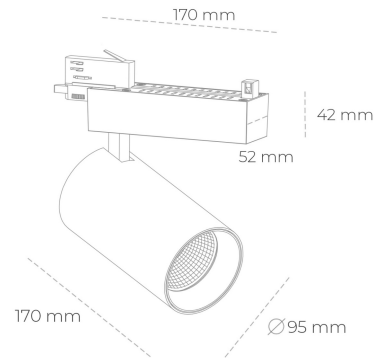

SPOTLIGHT SNIPER N 930 27W 45° BLACK | ON/OFF

Article number: N015-K0002-RF930-H7-N45-ZA02_700-S4-###

LED	COB
Light colour	3000 [K]
CRI	90
Led chip flux	3227 [lm]
Luminous flux	2581 [lm]
System power	27 [W]
Luminaire Efficiency	96 [lm/W]
Beam angle	45°
Controller	ON/OFF
MacAdam	3 SDCM

Spotlight LED

Track mounted LED spotlight. Aluminium housing. Ceiling base installation possible. Available in white, black and grey. Any RAL palette colour available on enquiry. Reflector beams available: 15° 30° and 45°. Maximum power is 30W

LUMINAIRE

Weight	1,33 [kg]
Protection rating IP , IK , class	IP 20, IK 3,
Luminaire colour	BLACK
Cover	Glass
Operating voltage	220-240V 50-60Hz

Note: All data are typical values. Tolerance of measurements +/-10% System features may change with product improvements due to technical advances.