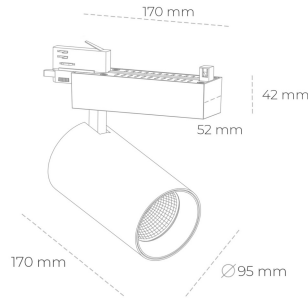

SPOTLIGHT SNIPER N 930 23W 45° BLACK | ON/OFF

Article number: N015-K0002-RF930-H7-N45-ZA02_600-S4-###

LED	COB
Light colour	3000 [K]
CRI	90
Led chip flux	2767 [lm]
Luminous flux	2213 [lm]
System power	23 [W]
Luminaire Efficiency	96 [lm/W]
Beam angle	45°
Controller	ON/OFF
MacAdam	3 SDCM

Spotlight LED

Track mounted LED spotlight. Aluminium housing. Ceiling base installation possible. Available in white, black and grey. Any RAL palette colour available on enquiry. Reflector beams available: 15° 30° and 45° . Maximum power is 30W

LUMINAIRE

Weight	1.33 [kg]
Protection rating IP , IK , class	IP 20, IK 3,
Luminaire colour	BLACK
Cover	Glass
Operating voltage	220-240V 50-60Hz

Note: All data are typical values. Tolerance of measurements +/-10%
System features may change with product improvements due to technical advances.