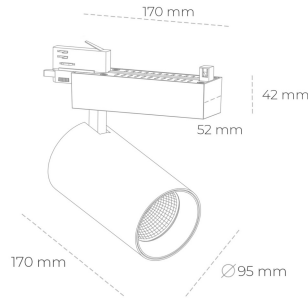

SPOTLIGHT SNIPER N 930 14W 45° BLACK | ON/OFF

Article number: N015-K0002-RF930-H7-N45-ZA01_350-S4-###

LED	COB
Light colour	3000 [K]
CRI	90
Led chip flux	1613 [lm]
Luminous flux	1290 [lm]
System power	14 [W]
Luminaire Efficiency	92 [lm/W]
Beam angle	45°
Controller	ON/OFF
MacAdam	3 SDCM

Spotlight LED

Track mounted LED spotlight. Aluminium housing. Ceiling base installation possible. Available in white, black and grey. Any RAL palette colour available on enquiry. Reflector beams available: 15° 30° and 45° . Maximum power is 30W

LUMINAIRE

Weight	1.33 [kg]
Protection rating IP , IK , class	IP 20, IK 3,
Luminaire colour	BLACK
Cover	Glass
Operating voltage	220-240V 50-60Hz

Note: All data are typical values. Tolerance of measurements +/-10%
System features may change with product improvements due to technical advances.