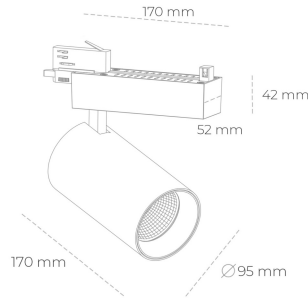

SPOTLIGHT SNIPER N 930 31W 30° BLACK | ON/OFF

Article number: N015-K0002-RF930-H7-N30-ZA03_800-S4-###

LED	COB
Light colour	3000 [K]
CRI	90
Led chip flux	3688 [lm]
Luminous flux	2950 [lm]
System power	31 [W]
Luminaire Efficiency	95 [lm/W]
Beam angle	30°
Controller	ON/OFF
MacAdam	3 SDCM

Spotlight LED

Track mounted LED spotlight. Aluminium housing. Ceiling base installation possible. Available in white, black and grey. Any RAL palette colour available on enquiry. Reflector beams available: 15° 30° and 45° . Maximum power is 30W

LUMINAIRE

Weight	1.33 [kg]
Protection rating IP , IK , class	IP 20, IK 3,
Luminaire colour	BLACK
Cover	Glass
Operating voltage	220-240V 50-60Hz

Note: All data are typical values. Tolerance of measurements +/-10%
System features may change with product improvements due to technical advances.