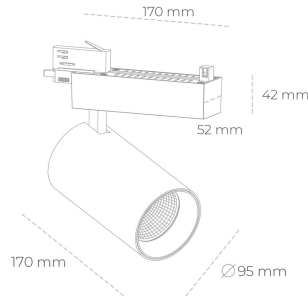

SPOTLIGHT SNIPER N 930 27W 30° BLACK | ON/OFF

Article number: N015-K0002-RF930-H7-N30-ZA02_700-S4-###

LED	COB
Light colour	3000 [K]
CRI	90
Led chip flux	3227 [lm]
Luminous flux	2581 [lm]
System power	27 [W]
Luminaire Efficiency	96 [lm/W]
Beam angle	30°
Controller	ON/OFF
MacAdam	3 SDCM

Spotlight LED

Track mounted LED spotlight. Aluminium housing. Ceiling base installation possible. Available in white, black and grey. Any RAL palette colour available on enquiry. Reflector beams available: 15° 30° and 45° . Maximum power is 30W

LUMINAIRE

Weight	1.33 [kg]
Protection rating IP , IK , class	IP 20, IK 3,
Luminaire colour	BLACK
Cover	Glass
Operating voltage	220-240V 50-60Hz

Note: All data are typical values. Tolerance of measurements +/-10%
System features may change with product improvements due to technical advances.