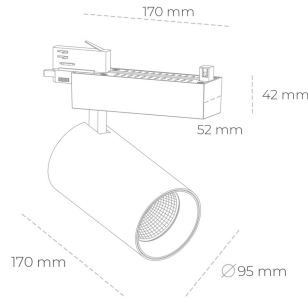

# SPOTLIGHT SNIPER N 930 19W 30° BLACK | ON/OFF

Article number: N015-K0002-RF930-H7-N30-ZA01\_500-S4-###

LED	COB
Light colour	3000 [K]
CRI	90
Led chip flux	2305 [lm]
Luminous flux	1844 [lm]
System power	19 [W]
Luminaire Efficiency	97 [lm/W]
Beam angle	30°
Controller	ON/OFF
MacAdam	3 SDCM

## Spotlight LED

Track mounted LED spotlight. Aluminium housing. Ceiling base installation possible. Available in white, black and grey. Any RAL palette colour available on enquiry. Reflector beams available: 15° 30° and 45° . Maximum power is 30W

## LUMINAIRE

Weight	1.33 [kg]
Protection rating IP , IK , class	IP 20, IK 3,
Luminaire colour	BLACK
Cover	Glass
Operating voltage	220-240V 50-60Hz

Note: All data are typical values. Tolerance of measurements +/-10%  
System features may change with product improvements due to technical advances.