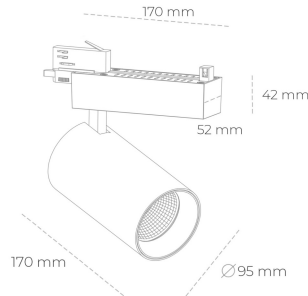

SPOTLIGHT SNIPER N 930 10W 30° BLACK | ON/OFF

Article number: N015-K0002-RF930-H7-N30-ZA01_250-S4-###

LED	COB
Light colour	3000 [K]
CRI	90
Led chip flux	1152 [lm]
Luminous flux	921 [lm]
System power	10 [W]
Luminaire Efficiency	92 [lm/W]
Beam angle	30°
Controller	ON/OFF
MacAdam	3 SDCM

Spotlight LED

Track mounted LED spotlight. Aluminium housing. Ceiling base installation possible. Available in white, black and grey. Any RAL palette colour available on enquiry. Reflector beams available: 15° 30° and 45° . Maximum power is 30W

LUMINAIRE

Weight	1.33 [kg]
Protection rating IP , IK , class	IP 20, IK 3,
Luminaire colour	BLACK
Cover	Glass
Operating voltage	220-240V 50-60Hz

Note: All data are typical values. Tolerance of measurements +/-10%
System features may change with product improvements due to technical advances.