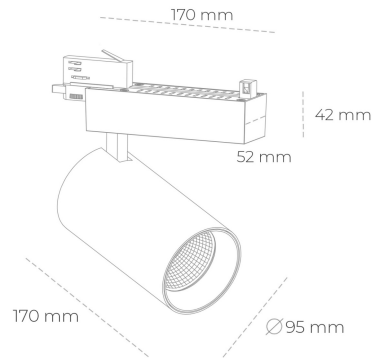

SPOTLIGHT SNIPER N 930 25W 15° BLACK | ON/OFF

Article number: N015-K0002-RF930-H7-N15-ZA02_650-S4-###

LED	COB
Light colour	3000 [K]
CRI	90
Led chip flux	2997 [lm]
Luminous flux	2397 [lm]
System power	25 [W]
Luminaire Efficiency	96 [lm/W]
Beam angle	15°
Controller	ON/OFF
MacAdam	3 SDCM

Spotlight LED

Track mounted LED spotlight. Aluminium housing. Ceiling base installation possible. Available in white, black and grey. Any RAL palette colour available on enquiry. Reflector beams available: 15° 30° and 45° . Maximum power is 30W

LUMINAIRE

Weight	1,33 [kg]
Protection rating IP , IK , class	IP 20, IK 3,
Luminaire colour	BLACK
Cover	Glass
Operating voltage	220-240V 50-60Hz

Note: All data are typical values. Tolerance of measurements +/-10% System features may change with product improvements due to technical advances.