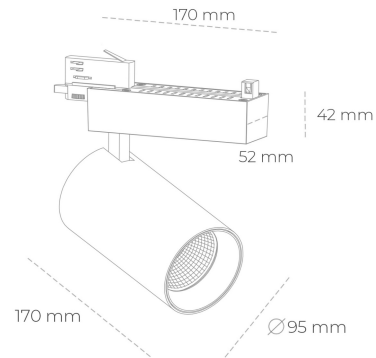

SPOTLIGHT SNIPER N 930 21W 15° BLACK | ON/OFF

Article number: N015-K0002-RF930-H7-N15-ZA02_550-S4-###

LED	COB
Light colour	3000 [K]
CRI	90
Led chip flux	2536 [lm]
Luminous flux	2028 [lm]
System power	21 [W]
Luminaire Efficiency	97 [lm/W]
Beam angle	15°
Controller	ON/OFF
MacAdam	3 SDCM

Spotlight LED

Track mounted LED spotlight. Aluminium housing. Ceiling base installation possible. Available in white, black and grey. Any RAL palette colour available on enquiry. Reflector beams available: 15° 30° and 45° . Maximum power is 30W

LUMINAIRE

Weight	1,33 [kg]
Protection rating IP , IK , class	IP 20, IK 3,
Luminaire colour	BLACK
Cover	Glass
Operating voltage	220-240V 50-60Hz

Note: All data are typical values. Tolerance of measurements +/-10% System features may change with product improvements due to technical advances.