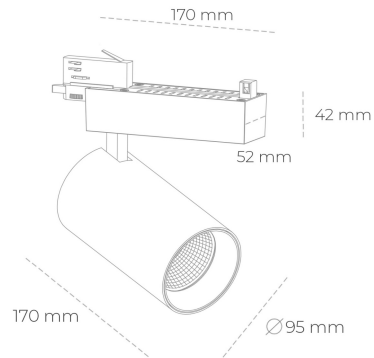

SPOTLIGHT SNIPER N 930 19W 15° BLACK | ON/OFF

Article number: N015-K0002-RF930-H7-N15-ZA01_500-S4-###

LED	COB
Light colour	3000 [K]
CRI	90
Led chip flux	2305 [lm]
Luminous flux	1844 [lm]
System power	19 [W]
Luminaire Efficiency	97 [lm/W]
Beam angle	15°
Controller	ON/OFF
MacAdam	3 SDCM

Spotlight LED

Track mounted LED spotlight. Aluminium housing. Ceiling base installation possible. Available in white, black and grey. Any RAL palette colour available on enquiry. Reflector beams available: 15° 30° and 45° . Maximum power is 30W

LUMINAIRE

Weight	1,33 [kg]
Protection rating IP , IK , class	IP 20, IK 3,
Luminaire colour	BLACK
Cover	Glass
Operating voltage	220-240V 50-60Hz

Note: All data are typical values. Tolerance of measurements +/-10% System features may change with product improvements due to technical advances.