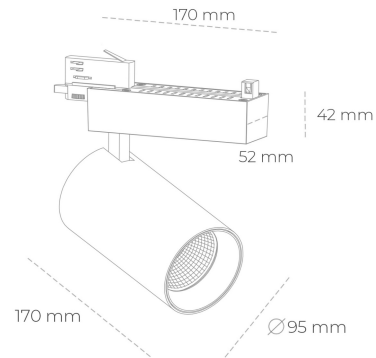

SPOTLIGHT SNIPER N 930 10W 15° BLACK | ON/OFF

Article number: N015-K0002-RF930-H7-N15-ZA01_250-S4-###

LED	COB
Light colour	3000 [K]
CRI	90
Led chip flux	1152 [lm]
Luminous flux	921 [lm]
System power	10 [W]
Luminaire Efficiency	92 [lm/W]
Beam angle	15°
Controller	ON/OFF
MacAdam	3 SDCM

Spotlight LED

Track mounted LED spotlight. Aluminium housing. Ceiling base installation possible. Available in white, black and grey. Any RAL palette colour available on enquiry. Reflector beams available: 15° 30° and 45° . Maximum power is 30W

LUMINAIRE

Weight	1,33 [kg]
Protection rating IP , IK , class	IP 20, IK 3,
Luminaire colour	BLACK
Cover	Glass
Operating voltage	220-240V 50-60Hz

Note: All data are typical values. Tolerance of measurements +/-10% System features may change with product improvements due to technical advances.