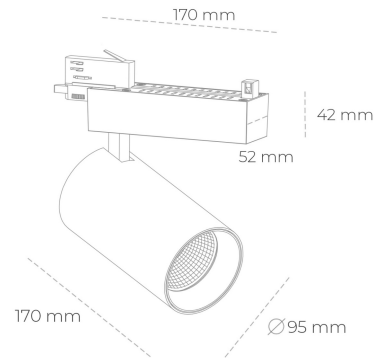

## SPOTLIGHT SNIPER N 927 21W 45° BLACK | ON/OFF

Article number: N015-K0002-RF927-H7-N45-ZA02\_550-S4-###

LED	COB
Light colour	2700 [K]
CRI	80
Led chip flux	2444 [lm]
Luminous flux	1955 [lm]
System power	21 [W]
Luminaire Efficiency	93 [lm/W]
Beam angle	45°
Controller	ON/OFF
MacAdam	3 SDCM

### Spotlight LED

Track mounted LED spotlight. Aluminium housing. Ceiling base installation possible. Available in white, black and grey. Any RAL palette colour available on enquiry. Reflector beams available: 15° 30° and 45°. Maximum power is 30W

### LUMINAIRE

Weight	1,33 [kg]
Protection rating IP , IK , class	IP 20, IK 3,
Luminaire colour	BLACK
Cover	Glass
Operating voltage	220-240V 50-60Hz

Note: All data are typical values. Tolerance of measurements +/-10% System features may change with product improvements due to technical advances.