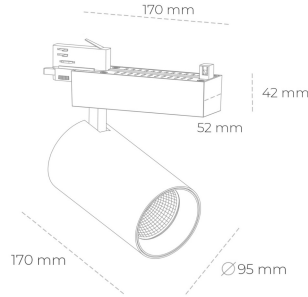

SPOTLIGHT SNIPER N 927 19W 45° BLACK | ON/OFF

Article number: N015-K0002-RF927-H7-N45-ZA01_500-S4-###

LED	COB
Light colour	2700 [K]
CRI	80
Led chip flux	2222 [lm]
Luminous flux	1777 [lm]
System power	19 [W]
Luminaire Efficiency	94 [lm/W]
Beam angle	45°
Controller	ON/OFF
MacAdam	3 SDCM

Spotlight LED

Track mounted LED spotlight. Aluminium housing. Ceiling base installation possible. Available in white, black and grey. Any RAL palette colour available on enquiry. Reflector beams available: 15° 30° and 45° . Maximum power is 30W

LUMINAIRE

Weight	1.33 [kg]
Protection rating IP , IK , class	IP 20, IK 3,
Luminaire colour	BLACK
Cover	Glass
Operating voltage	220-240V 50-60Hz

Note: All data are typical values. Tolerance of measurements +/-10%
System features may change with product improvements due to technical advances.