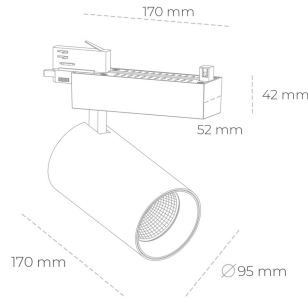

SPOTLIGHT SNIPER N 927 21W 30° BLACK | ON/OFF

Article number: N015-K0002-RF927-H7-N30-ZA02_550-S4-###

LED	COB
Light colour	2700 [K]
CRI	80
Led chip flux	2444 [lm]
Luminous flux	1955 [lm]
System power	21 [W]
Luminaire Efficiency	93 [lm/W]
Beam angle	30°
Controller	ON/OFF
MacAdam	3 SDCM

Spotlight LED

Track mounted LED spotlight. Aluminium housing. Ceiling base installation possible. Available in white, black and grey. Any RAL palette colour available on enquiry. Reflector beams available: 15° 30° and 45° . Maximum power is 30W

LUMINAIRE

Weight	1.33 [kg]
Protection rating IP , IK , class	IP 20, IK 3,
Luminaire colour	BLACK
Cover	Glass
Operating voltage	220-240V 50-60Hz

Note: All data are typical values. Tolerance of measurements +/-10%
System features may change with product improvements due to technical advances.