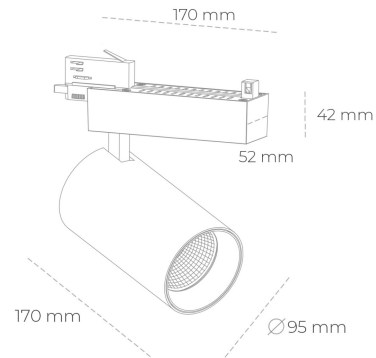

SPOTLIGHT SNIPER N 927 10W 30° BLACK | ON/OFF

Article number: N015-K0002-RF927-H7-N30-ZA01_250-S4-###

LED	COB
Light colour	2700 [K]
CRI	80
Led chip flux	1111 [lm]
Luminous flux	888 [lm]
System power	10 [W]
Luminaire Efficiency	89 [lm/W]
Beam angle	30°
Controller	ON/OFF
MacAdam	3 SDCM

Spotlight LED

Track mounted LED spotlight. Aluminium housing. Ceiling base installation possible. Available in white, black and grey. Any RAL palette colour available on enquiry. Reflector beams available: 15° 30° and 45° . Maximum power is 30W

LUMINAIRE

Weight	1,33 [kg]
Protection rating IP , IK , class	IP 20, IK 3,
Luminaire colour	BLACK
Cover	Glass
Operating voltage	220-240V 50-60Hz

Note: All data are typical values. Tolerance of measurements +/-10% System features may change with product improvements due to technical advances.