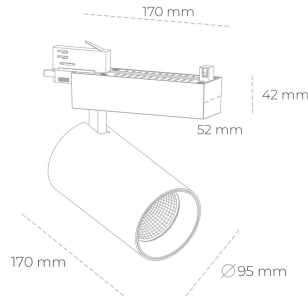

# SPOTLIGHT SNIPER N 927 31W 15° BLACK | ON/OFF

Article number: N015-K0002-RF927-H7-N15-ZA03\_800-S4-###

|                      |           |
|----------------------|-----------|
| LED                  | COB       |
| Light colour         | 2700 [K]  |
| CRI                  | 80        |
| Led chip flux        | 3555 [lm] |
| Luminous flux        | 2844 [lm] |
| System power         | 31 [W]    |
| Luminaire Efficiency | 92 [lm/W] |
| Beam angle           | 15°       |
| Controller           | ON/OFF    |
| MacAdam              | 3 SDCM    |

### Spotlight LED

Track mounted LED spotlight. Aluminium housing. Ceiling base installation possible. Available in white, black and grey. Any RAL palette colour available on enquiry. Reflector beams available: 15° 30° and 45° . Maximum power is 30W

### LUMINAIRE

|                                   |                  |
|-----------------------------------|------------------|
| Weight                            | 1.33 [kg]        |
| Protection rating IP , IK , class | IP 20, IK 3,     |
| Luminaire colour                  | BLACK            |
| Cover                             | Glass            |
| Operating voltage                 | 220-240V 50-60Hz |