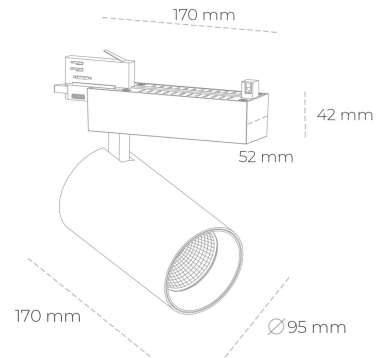

SPOTLIGHT SNIPER N 927 23W 15° BLACK | ON/OFF

Article number: N015-K0002-RF927-H7-N15-ZA02_600-S4-###

LED	COB
Light colour	2700 [K]
CRI	80
Led chip flux	2667 [lm]
Luminous flux	2133 [lm]
System power	23 [W]
Luminaire Efficiency	93 [lm/W]
Beam angle	15°
Controller	ON/OFF
MacAdam	3 SDCM

Spotlight LED

Track mounted LED spotlight. Aluminium housing. Ceiling base installation possible. Available in white, black and grey. Any RAL palette colour available on enquiry. Reflector beams available: 15° 30° and 45° . Maximum power is 30W

LUMINAIRE

Weight	1,33 [kg]
Protection rating IP , IK , class	IP 20, IK 3,
Luminaire colour	BLACK
Cover	Glass
Operating voltage	220-240V 50-60Hz

Note: All data are typical values. Tolerance of measurements +/-10% System features may change with product improvements due to technical advances.