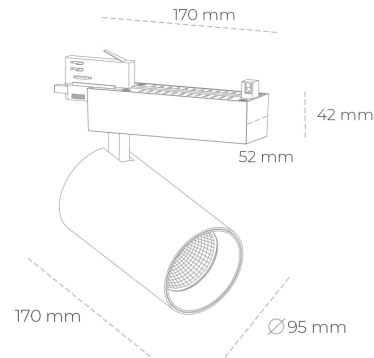

SPOTLIGHT SNIPER N 927 21W 15° BLACK | ON/OFF

Article number: N015-K0002-RF927-H7-N15-ZA02_550-S4-###

LED	COB
Light colour	2700 [K]
CRI	80
Led chip flux	2444 [lm]
Luminous flux	1955 [lm]
System power	21 [W]
Luminaire Efficiency	93 [lm/W]
Beam angle	15°
Controller	ON/OFF
MacAdam	3 SDCM

Spotlight LED

Track mounted LED spotlight. Aluminium housing. Ceiling base installation possible. Available in white, black and grey. Any RAL palette colour available on enquiry. Reflector beams available: 15° 30° and 45° . Maximum power is 30W

LUMINAIRE

Weight	1,33 [kg]
Protection rating IP , IK , class	IP 20, IK 3,
Luminaire colour	BLACK
Cover	Glass
Operating voltage	220-240V 50-60Hz

Note: All data are typical values. Tolerance of measurements +/-10% System features may change with product improvements due to technical advances.