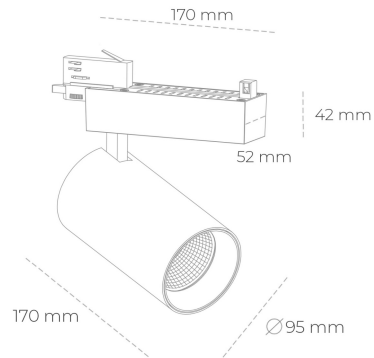

## SPOTLIGHT SNIPER N 850 31W 45° BLACK | ON/OFF

Article number: N015-K0002-RF850-H7-N45-ZA03\_800-S4-###

LED	COB
Light colour	5000 [K]
CRI	80
Led chip flux	4633 [lm]
Luminous flux	3706 [lm]
System power	31 [W]
Luminaire Efficiency	120 [lm/W]
Beam angle	45°
Controller	ON/OFF
MacAdam	3 SDCM

### Spotlight LED

Track mounted LED spotlight. Aluminium housing. Ceiling base installation possible. Available in white, black and grey. Any RAL palette colour available on enquiry. Reflector beams available: 15° 30° and 45°. Maximum power is 30W

### LUMINAIRE

Weight	1,33 [kg]
Protection rating IP , IK , class	IP 20, IK 3,
Luminaire colour	BLACK
Cover	Glass
Operating voltage	220-240V 50-60Hz

Note: All data are typical values. Tolerance of measurements +/-10% System features may change with product improvements due to technical advances.