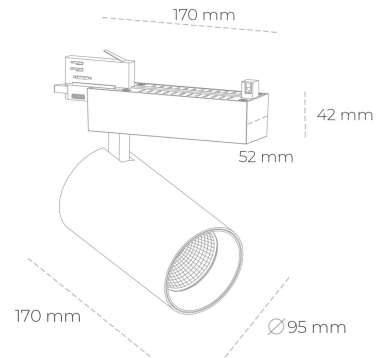

SPOTLIGHT SNIPER N 850 27W 45° BLACK | ON/OFF

Article number: N015-K0002-RF850-H7-N45-ZA02_700-S4-###

LED	COB
Light colour	5000 [K]
CRI	80
Led chip flux	4053 [lm]
Luminous flux	3242 [lm]
System power	27 [W]
Luminaire Efficiency	120 [lm/W]
Beam angle	45°
Controller	ON/OFF
MacAdam	3 SDCM

Spotlight LED

Track mounted LED spotlight. Aluminium housing. Ceiling base installation possible. Available in white, black and grey. Any RAL palette colour available on enquiry. Reflector beams available: 15° 30° and 45°. Maximum power is 30W

LUMINAIRE

Weight	1,33 [kg]
Protection rating IP , IK , class	IP 20, IK 3,
Luminaire colour	BLACK
Cover	Glass
Operating voltage	220-240V 50-60Hz

Note: All data are typical values. Tolerance of measurements +/-10% System features may change with product improvements due to technical advances.