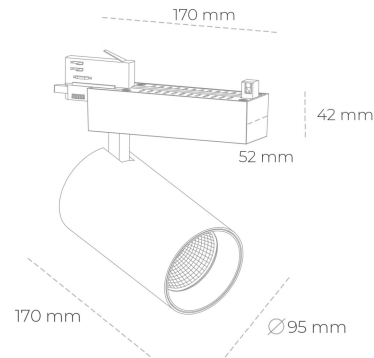

SPOTLIGHT SNIPER N 850 21W 45° BLACK | ON/OFF

Article number: N015-K0002-RF850-H7-N45-ZA02_550-S4-###

LED	COB
Light colour	5000 [K]
CRI	80
Led chip flux	3185 [lm]
Luminous flux	2548 [lm]
System power	21 [W]
Luminaire Efficiency	121 [lm/W]
Beam angle	45°
Controller	ON/OFF
MacAdam	3 SDCM

Spotlight LED

Track mounted LED spotlight. Aluminium housing. Ceiling base installation possible. Available in white, black and grey. Any RAL palette colour available on enquiry. Reflector beams available: 15° 30° and 45°. Maximum power is 30W

LUMINAIRE

Weight	1,33 [kg]
Protection rating IP , IK , class	IP 20, IK 3,
Luminaire colour	BLACK
Cover	Glass
Operating voltage	220-240V 50-60Hz

Note: All data are typical values. Tolerance of measurements +/-10% System features may change with product improvements due to technical advances.