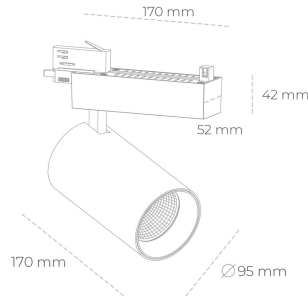

SPOTLIGHT SNIPER N 850 19W 45° BLACK | ON/OFF

Article number: N015-K0002-RF850-H7-N45-ZA01_500-S4-###

LED	COB
Light colour	5000 [K]
CRI	80
Led chip flux	2895 [lm]
Luminous flux	2316 [lm]
System power	19 [W]
Luminaire Efficiency	122 [lm/W]
Beam angle	45°
Controller	ON/OFF
MacAdam	3 SDCM

Spotlight LED

Track mounted LED spotlight. Aluminium housing. Ceiling base installation possible. Available in white, black and grey. Any RAL palette colour available on enquiry. Reflector beams available: 15° 30° and 45° . Maximum power is 30W

LUMINAIRE

Weight	1.33 [kg]
Protection rating IP , IK , class	IP 20, IK 3,
Luminaire colour	BLACK
Cover	Glass
Operating voltage	220-240V 50-60Hz

Note: All data are typical values. Tolerance of measurements +/-10%
System features may change with product improvements due to technical advances.