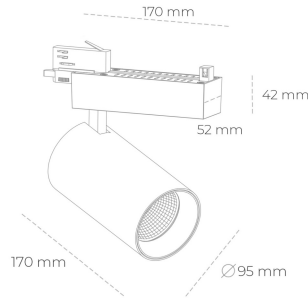

# SPOTLIGHT SNIPER N 850 10W 45° BLACK | ON/OFF

Article number: N015-K0002-RF850-H7-N45-ZA01\_250-S4-###

LED	COB
Light colour	5000 [K]
CRI	80
Led chip flux	1447 [lm]
Luminous flux	1157 [lm]
System power	10 [W]
Luminaire Efficiency	116 [lm/W]
Beam angle	45°
Controller	ON/OFF
MacAdam	3 SDCM

## Spotlight LED

Track mounted LED spotlight. Aluminium housing. Ceiling base installation possible. Available in white, black and grey. Any RAL palette colour available on enquiry. Reflector beams available: 15° 30° and 45° . Maximum power is 30W

## LUMINAIRE

Weight	1.33 [kg]
Protection rating IP , IK , class	IP 20, IK 3,
Luminaire colour	BLACK
Cover	Glass
Operating voltage	220-240V 50-60Hz

Note: All data are typical values. Tolerance of measurements +/-10%  
System features may change with product improvements due to technical advances.