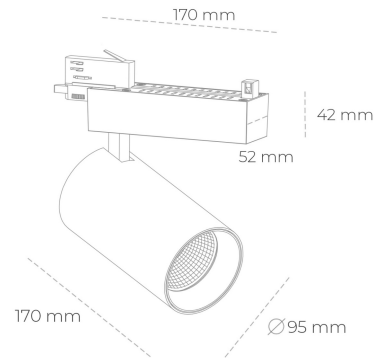

SPOTLIGHT SNIPER N 850 21W 30° BLACK | ON/OFF

LED	COB
Light colour	5000 [K] |
CRI	80
Led chip flux	3185 [lm]
Luminous flux	2548 [lm]
System power	21 [W]
Luminaire Efficiency	121 [lm/W]
Beam angle	30°
Controller	ON/OFF
MacAdam	3 SDCM

Spotlight LED

Track mounted LED spotlight. Aluminium housing. Ceiling base installation possible. Available in white, black and grey. Any RAL palette colour available on enquiry. Reflector beams available: 15° 30° and 45°. Maximum power is 30W

LUMINAIRE

Weight	1,33 [kg]
Protection rating IP , IK , class	IP 20, IK 3,
Luminaire colour	BLACK
Cover	Glass
Operating voltage	220-240V 50-60Hz

Note: All data are typical values. Tolerance of measurements +/-10% System features may change with product improvements due to technical advances.

OPTIONS

RAL colours on inquiry, honeycomb louver on inquiry , Casambi on inquiry, DALI on inquiry, Phase-cut dimming on inquiry.

Generated: 23.06.2024

+48 32 388 80 00

www.cora.pl
cora@cora.pl

Street: Ignatza Hakuby 18
41-914 Bytom, Polska