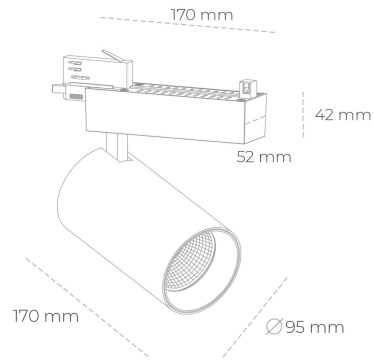

## SPOTLIGHT SNIPER N 850 19W 30° BLACK | ON/OFF

Article number: N015-K0002-RF850-H7-N30-ZA01\_500-S4-###

|                      |           |
|----------------------|-----------|
| LED                  | COB       |
| Light colour         | 5000 [K]  |
| CRI                  | 80        |
| Led chip flux        | 2895 [lm] |
| Luminous flux        | 2316 [lm] |
| System power         | 19 [W]    |
| Luminaire Efficiency | [lm/W]    |
| Beam angle           | 30°       |
| Controller           | ON/OFF    |
| MacAdam              | 3 SDCM    |

### Spotlight LED

Track mounted LED spotlight. Aluminium housing. Ceiling base installation possible. Available in white, black and grey. Any RAL palette colour available on enquiry. Reflector beams available: 15° 30° and 45° . Maximum power is 30W

### LUMINAIRE

|                                   |                  |
|-----------------------------------|------------------|
| Weight                            | 1,33 [kg]        |
| Protection rating IP , IK , class | IP 20, IK 3,     |
| Luminaire colour                  | WHITE            |
| Cover                             | Glass            |
| Operating voltage                 | 220-240V 50-60Hz |