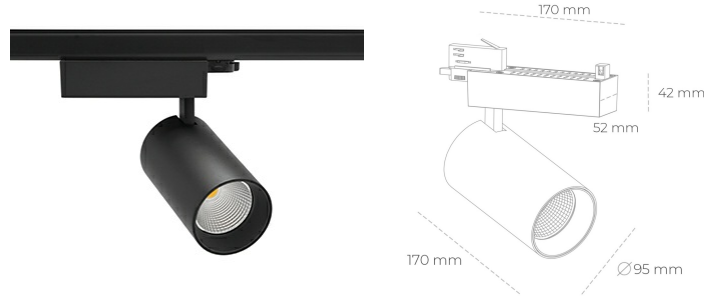

SPOTLIGHT SNIPER N 850 10W 15° BLACK | ON/OFF

Article number: N015-K0002-RF850-H7-N15-ZA01_250-S4-###

LED	COB
Light colour	5000 [K]
CRI	80
Led chip flux	1447 [lm]
Luminous flux	1157 [lm]
System power	10 [W]
Luminaire Efficiency	116 [lm/W]
Beam angle	15°
Controller	ON/OFF
MacAdam	3 SDCM

Spotlight LED

Track mounted LED spotlight. Aluminium housing. Ceiling base installation possible. Available in white, black and grey. Any RAL palette colour available on enquiry. Reflector beams available: 15° 30° and 45° . Maximum power is 30W

LUMINAIRE

Weight	1.33 [kg]
Protection rating IP , IK , class	IP 20, IK 3,
Luminaire colour	BLACK
Cover	Glass
Operating voltage	220-240V 50-60Hz

Note: All data are typical values. Tolerance of measurements +/-10%
System features may change with product improvements due to technical advances.