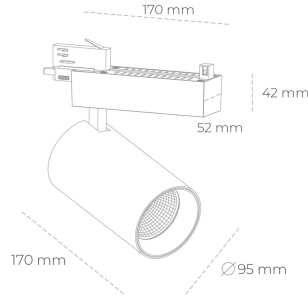

SPOTLIGHT SNIPER N 840 25W 45° BLACK | ON/OFF

Article number: N015-K0002-RF840-H7-N45-ZA02_650-S4-###

LED	COB
Light colour	4000 [K]
CRI	80
Led chip flux	3690 [lm]
Luminous flux	2952 [lm]
System power	25 [W]
Luminaire Efficiency	118 [lm/W]
Beam angle	45°
Controller	ON/OFF
MacAdam	3 SDCM

Spotlight LED

Track mounted LED spotlight. Aluminium housing. Ceiling base installation possible. Available in white, black and grey. Any RAL palette colour available on enquiry. Reflector beams available: 15° 30° and 45° . Maximum power is 30W

LUMINAIRE

Weight	1.33 [kg]
Protection rating IP , IK , class	IP 20, IK 3,
Luminaire colour	BLACK
Cover	Glass
Operating voltage	220-240V 50-60Hz

Note: All data are typical values. Tolerance of measurements +/-10%
System features may change with product improvements due to technical advances.