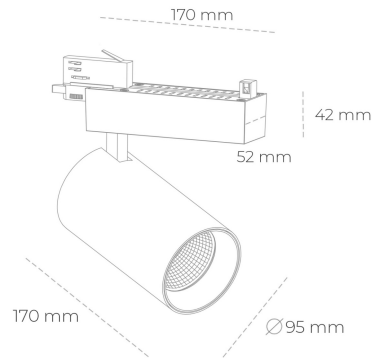

SPOTLIGHT SNIPER N 840 23W 45° BLACK | ON/OFF

Article number: N015-K0002-RF840-H7-N45-ZA02_600-S4-###

LED	COB
Light colour	4000 [K]
CRI	80
Led chip flux	3407 [lm]
Luminous flux	2725 [lm]
System power	23 [W]
Luminaire Efficiency	118 [lm/W]
Beam angle	45°
Controller	ON/OFF
MacAdam	3 SDCM

Spotlight LED

Track mounted LED spotlight. Aluminium housing. Ceiling base installation possible. Available in white, black and grey. Any RAL palette colour available on enquiry. Reflector beams available: 15° 30° and 45°. Maximum power is 30W

LUMINAIRE

Weight	1,33 [kg]
Protection rating IP , IK , class	IP 20, IK 3,
Luminaire colour	BLACK
Cover	Glass
Operating voltage	220-240V 50-60Hz

Note: All data are typical values. Tolerance of measurements +/-10% System features may change with product improvements due to technical advances.