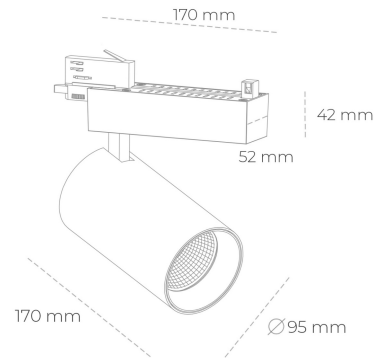

SPOTLIGHT SNIPER N 840 31W 30° BLACK | ON/OFF

LED	COB
Light colour	4000 [K] |
CRI	80
Led chip flux	4542 [lm]
Luminous flux	3633 [lm]
System power	31 [W]
Luminaire Efficiency	117 [lm/W]
Beam angle	30°
Controller	ON/OFF
MacAdam	3 SDCM

Spotlight LED

Track mounted LED spotlight. Aluminium housing. Ceiling base installation possible. Available in white, black and grey. Any RAL palette colour available on enquiry. Reflector beams available: 15° 30° and 45° . Maximum power is 30W

LUMINAIRE

Weight	1,33 [kg]
Protection rating IP , IK , class	IP 20, IK 3,
Luminaire colour	BLACK
Cover	Glass
Operating voltage	220-240V 50-60Hz

Note: All data are typical values. Tolerance of measurements +/-10% System features may change with product improvements due to technical advances.

OPTIONS

RAL colours on inquiry, honeycomb louver on inquiry , Casambi on inquiry, DALI on inquiry, Phase-cut dimming on inquiry.

Generated: 16.07.2024

+48 32 388 80 00

www.cora.pl
cora@cora.pl

Street: Ignatza Hakuby 18
41-914 Bytom, Polska